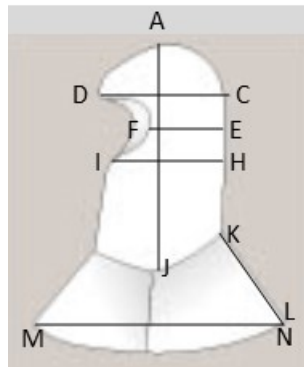

## Hood Specifications For NOH2B2E

A-J	13"
D-C	8.5"
F-E	6"
I-H	10.25"
K-L	6.75"
M-N	15"

Description: Two Ply Top, Two Ply Bib

Fabric: 100% Nomex 6oz

Color: Natural