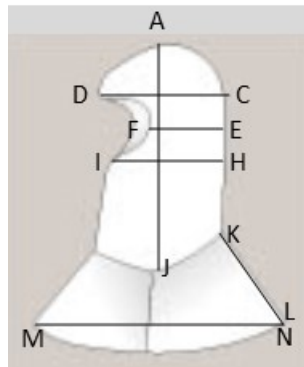

Hood Specifications For NOH2B1E

A-J	13"
D-C	8.5"
F-E	6"
I-H	10.25"
K-L	6.75"
M-N	15"

Description: Two Ply Top, One Ply Bib

Fabric: 100% Nomex 6oz

Color: Natural