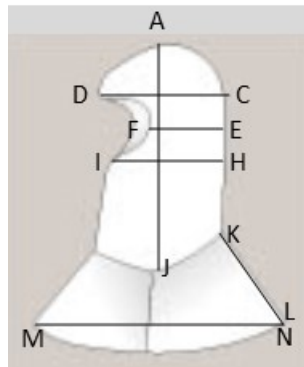

## Hood Specifications For NOH1B1-H

A-J	13"
D-C	8.5"
F-E	Eye Holes
I-H	10.25"
K-L	6.75"
M-N	15"

Description: One Ply Top, One Ply Bib with Eye Holes

Fabric: 100% Nomex 6oz

Color: Natural