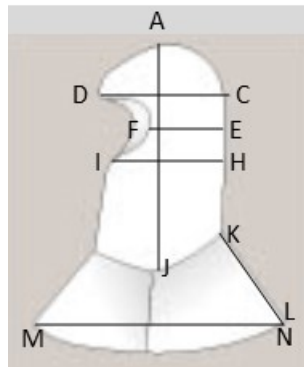

Hood Specifications For NOH1B1E

A-J	13"
D-C	8.5"
F-E	6"
I-H	10.25"
K-L	6.75"
M-N	15"

Description: One Ply Top, One Ply Bib

Fabric: 100% Nomex 6oz

Color: Natural